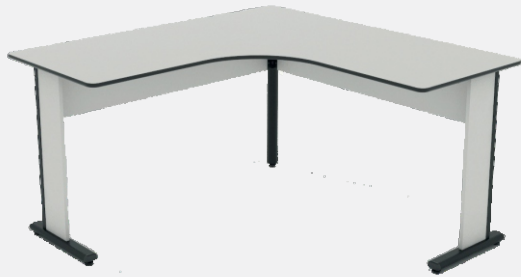

CINZA CRISTAL / PRETO

POLTRONAS E CADEIRAS MARTIFLEX

CORES MDP DISPONÍVEIS

MESA EM 'L'
1200x1200x750mm
1400x1400x750mm

MESA RETA
800x600x750mm
1000x600x750mm
1200x600x750mm
1400x600x750mm
1600x600x750mm

CONEXÃO ARREDONDADA
600x600mm

MESA DE REUNIÃO RETANGULAR
2000x900x750mm

ARMÁRIO ALTO
800x420x1590mm

ARMÁRIO MISTO
800x420x1590mm

ARMÁRIO BAIXO
800x420x730mm

PRATELEIRA MOVEL
770x320x15mm

MESA DE REUNIÃO REDONDA
Ø1200x750mm

SUPORE PARA PASTA SUSPensa
762x350x50mm