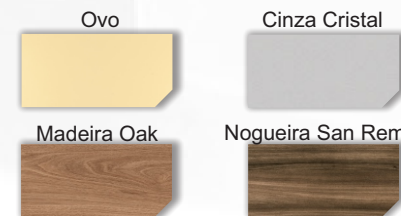

CINZA CRISTAL / PRETO

POLTRONAS E CADEIRAS MARTIFLEX

CORES MDP DISPONÍVEIS

MESA EM 'L'
1200x1200x750mm
1400x1400x750mm

MESA RETA
800x600x750mm
1000x600x750mm
1200x600x750mm
1400x600x750mm
1600x600x750mm

CONEXÃO ARREDONDADA
600x600mm